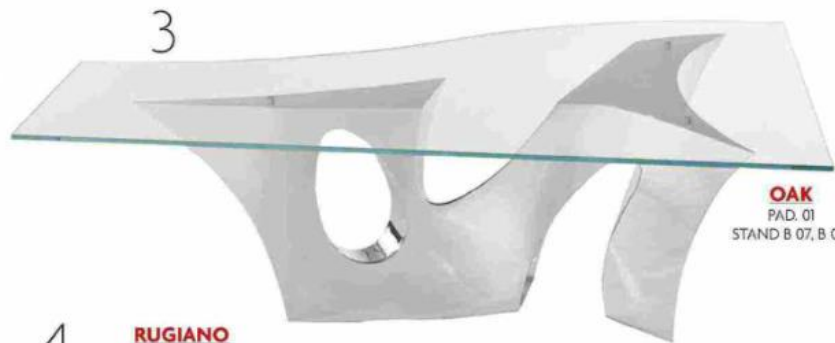

LUSSO *da abitare*

FORMITALIA/TLC
 PAD. 03 STAND E 33, E 35

2

SAHRAI
 PAD. 04
 STAND A 01, A 05

1 – Poltrona *Victoria* di **Formitalia**
 Tonino **Lamborghini Casa**, in pelle verde rifinita con cordoncino in pelle di colore contrastante. • 2 – **Tappeto Helix Gold** di **Sahrai**, in lana e viscosa a rilievo. • 3 – Disegnato da Mario Bellini per **Oak**, il **tavolo Canyon** modellato in acciaio specchiante con piano in cristallo: se accostato, invertito, a un altro dà origine al **tavolo** quadrato *Grand Canyon*.
 4 – **Divano** componibile *Infinity* di **Rugiano**, rivestito in velluto blu.

OAK
 PAD. 01
 STAND B 07, B 09J

4 **RUGIANO**
 PAD. 03 STAND D 23, E 20

1 – *Victoria armchair* by **Tonino Lamborghini Casa**, made of green leather finished with contrasting coloured leather cord. • 2 – *Helix Gold carpet* by **Sahrai**, made of wool and viscose in relief. • 3 – Designed by **Mario Bellini** for **Oak**, **Canyon table** is made of mirrored steel with a glass top: if placed, inverted, next to another, it gives shape to **Grand Canyon square table**. • 4 – **Infinity modular sofa** by **Rugiano**, covered in blue velvet.